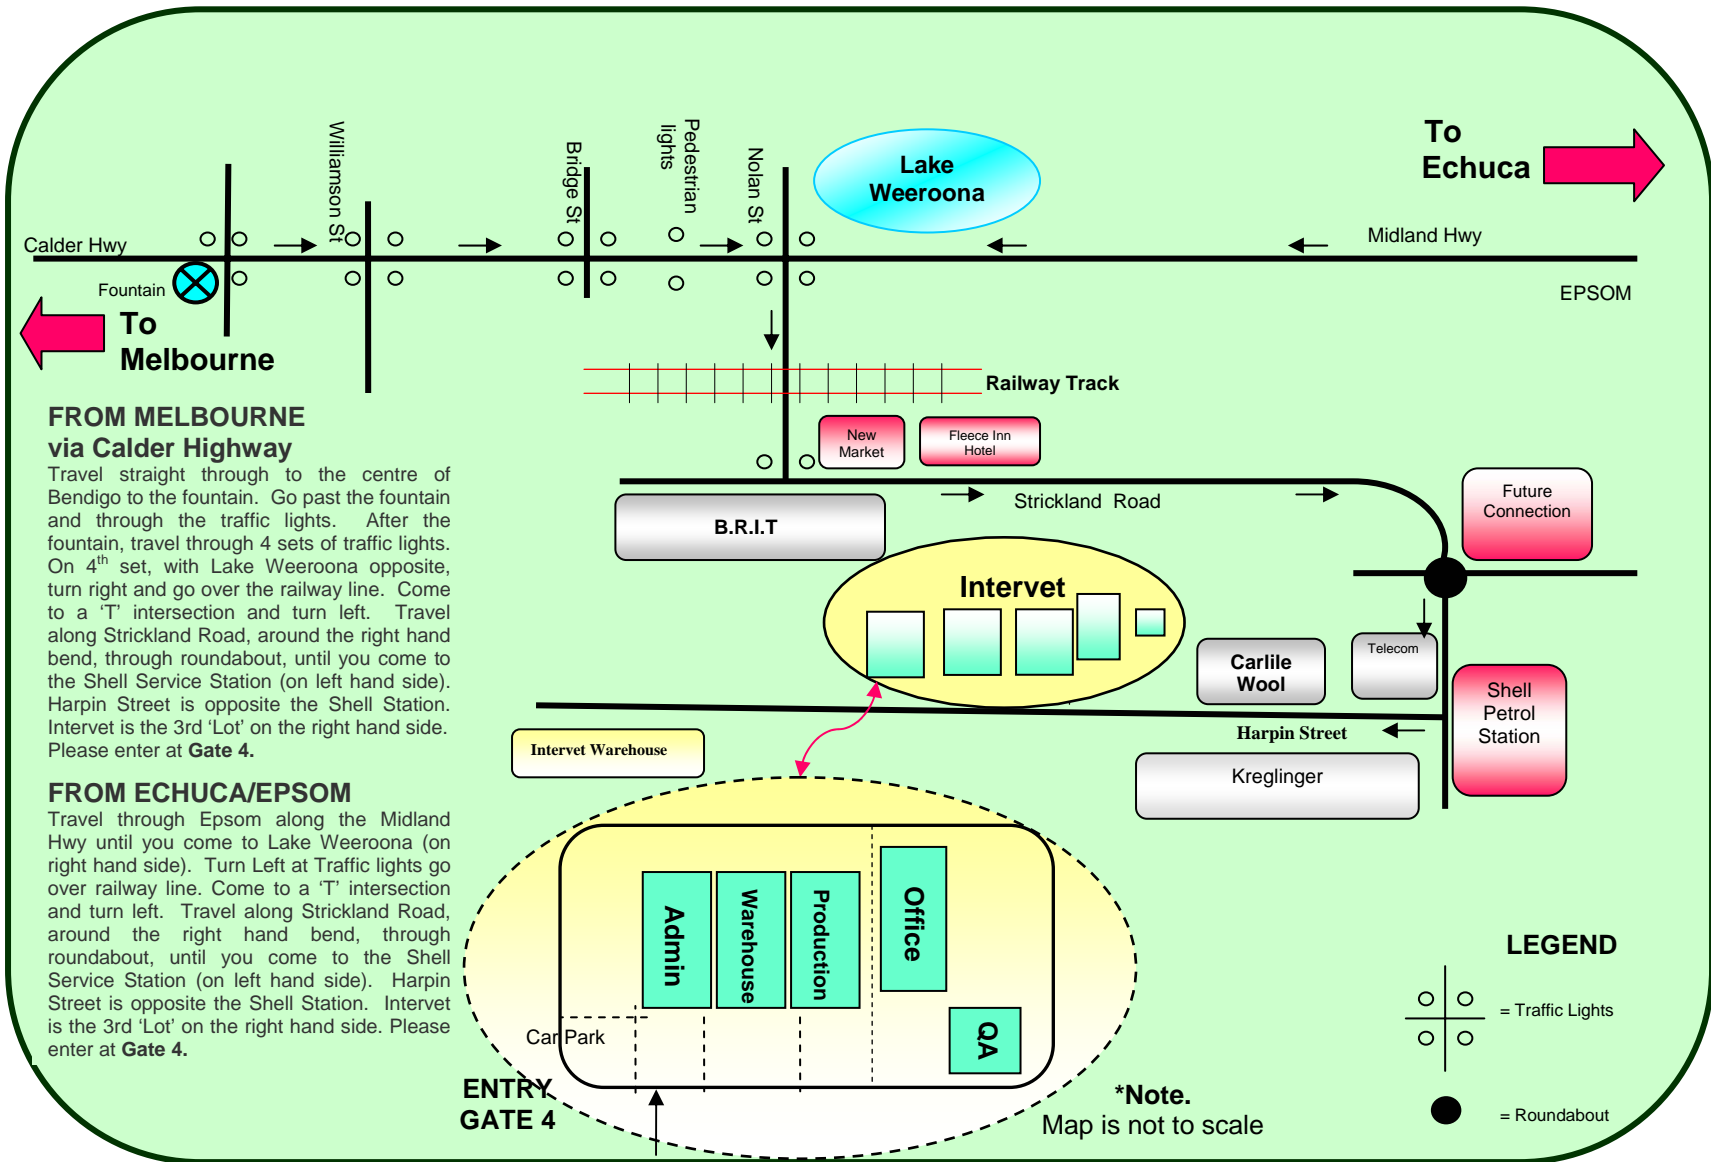

**Map Directions via Calder Highway to  
Intervet Australia Pty Limited  
91-105 Harpin Street, Bendigo East  
Phone: (03) 5440 9888**

**FROM MELBOURNE  
via Calder Highway**

Travel straight through to the centre of Bendigo to the fountain. Go past the fountain and through the traffic lights. After the fountain, travel through 4 sets of traffic lights. On 4<sup>th</sup> set, with Lake Weeroona opposite, turn right and go over the railway line. Come to a 'T' intersection and turn left. Travel along Strickland Road, around the right hand bend, through roundabout, until you come to the Shell Service Station (on left hand side). Harpin Street is opposite the Shell Station. Intervet is the 3rd 'Lot' on the right hand side. Please enter at **Gate 4**.

**FROM ECHUCA/EPSOM**

Travel through Epsom along the Midland Hwy until you come to Lake Weeroona (on right hand side). Turn Left at Traffic lights go over railway line. Come to a 'T' intersection and turn left. Travel along Strickland Road, around the right hand bend, through roundabout, until you come to the Shell Service Station (on left hand side). Harpin Street is opposite the Shell Station. Intervet is the 3rd 'Lot' on the right hand side. Please enter at **Gate 4**.

**LEGEND**

- = Traffic Lights
- = Roundabout

**\*Note.**  
Map is not to scale